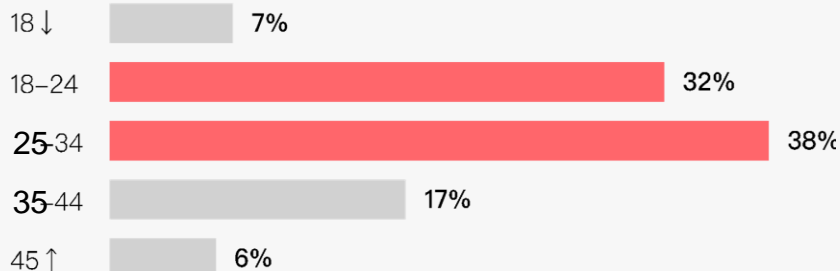

# of Signed Live  
Streamers

**12**

Daly Avg. Log-ins

【Data as of April 2022】

# Lang Live's User Demography

Male to Female 5:5

Ages Ranging from 25-35