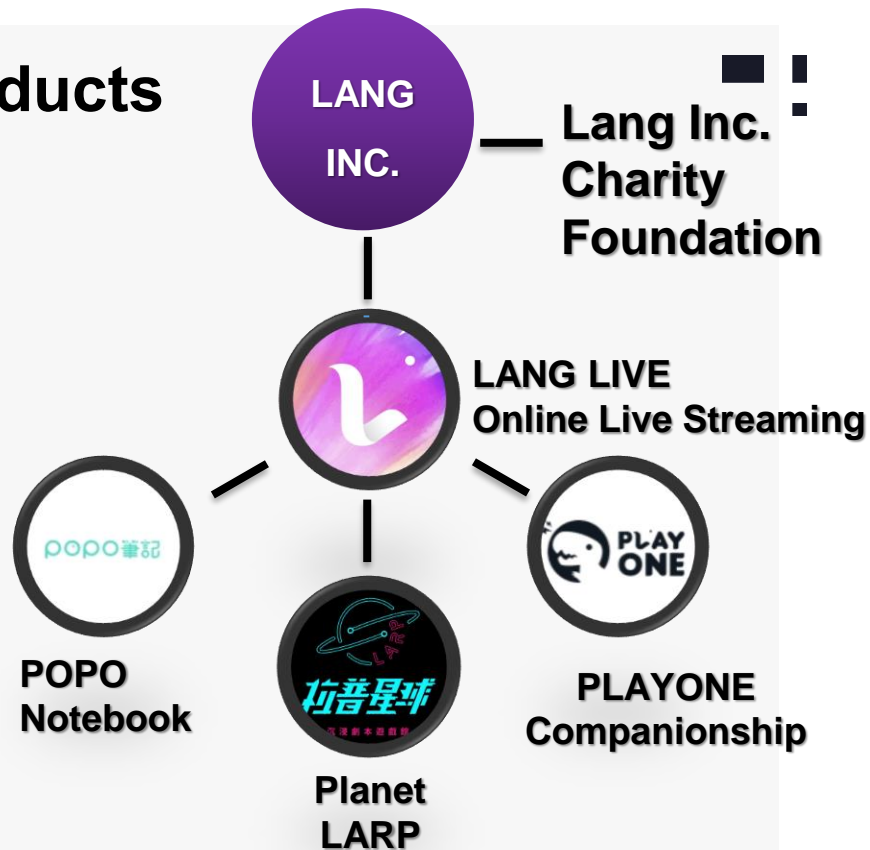

# LANG LIVE

Always on The Edge

Online live streaming is our base  
Fulfill user's needs via innovative & abundant  
interaction with users

**Building a new generation social media  
ecosystem**

【Business Concepts】

# LANG LIVE MILESTONE

Your Dream Comes with LANG

# 2023 LANG LIVE'S Major Products Building a Multi-Perspective Entertainment Experience

Live streaming as a beginning, combine with cultural & creative technology

**We change the way of entertainment industry and star-making process**

Further expansion: Social media life cycle APP, such as PlayOne & Planet LARP