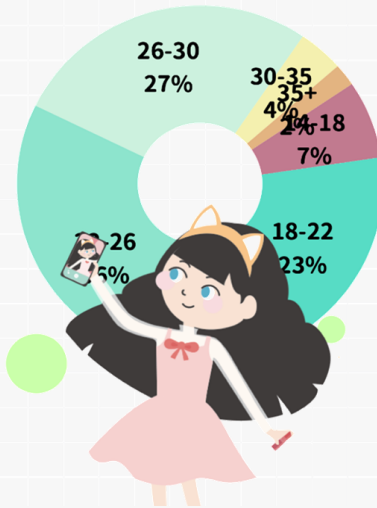

# User's Demography

Female Male  
86% 女 | 男 14%

Ages ranging from 18~30 is our target

18-30歲為主要用戶