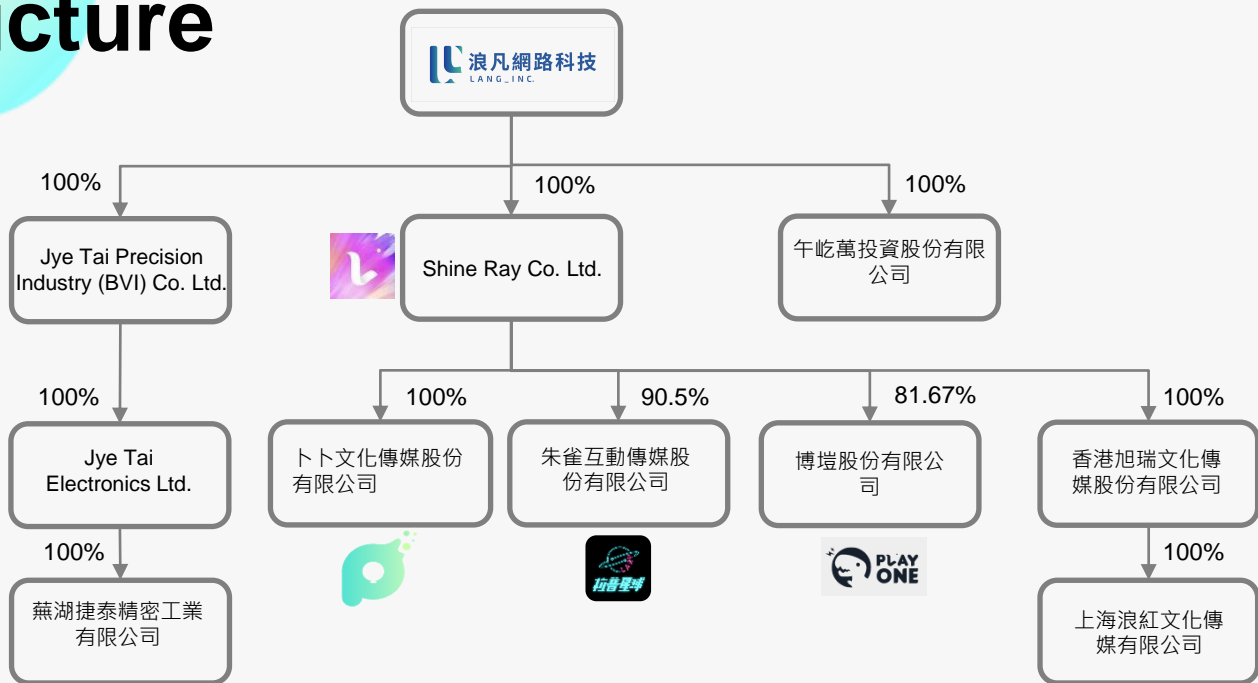

# LANG LIVE

Always on The Edge

Online live streaming is our base  
Fulfill user's needs via innovative & abundant  
interaction with users

**Building a new generation social media  
ecosystem**

【Business Concepts】