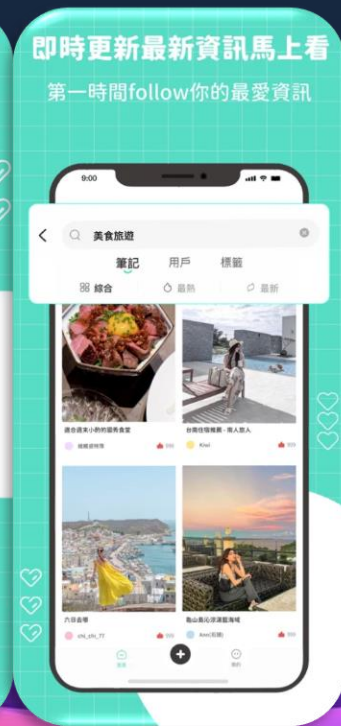

POPO NOTEBOOK