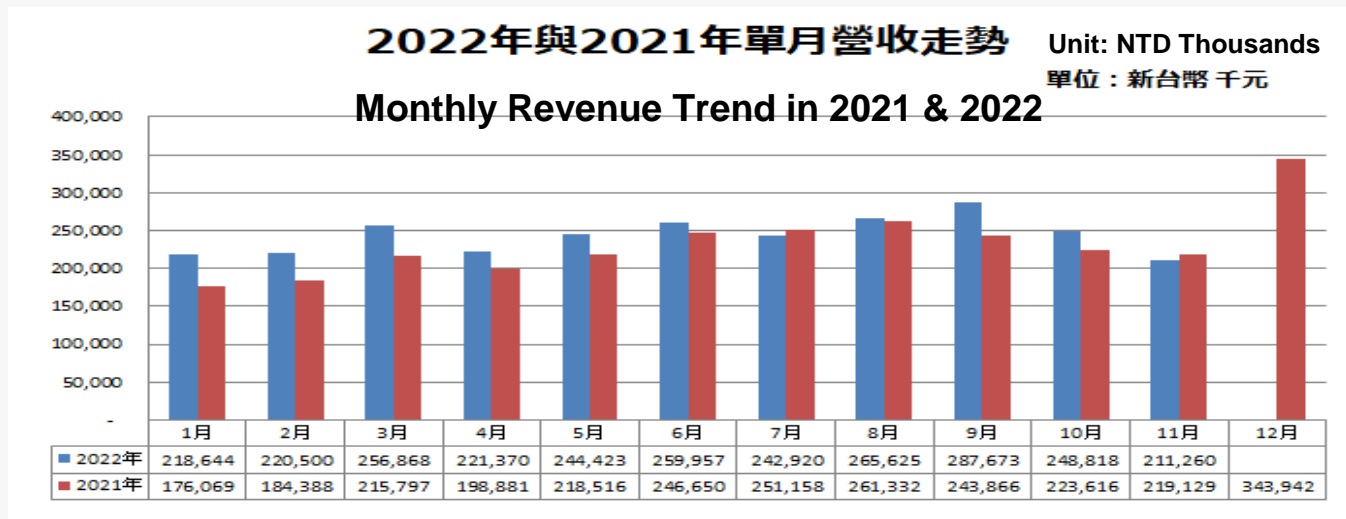

## Steady Growth of Revenue

- Deposit Income: Users deposit to their accounts
- Revenue: Deposits convert into spending
- Product design makes users to continuously deposit and spend money, promotional events can stimulate users to spend more. Positive cycle makes deposit and revenue to both increase