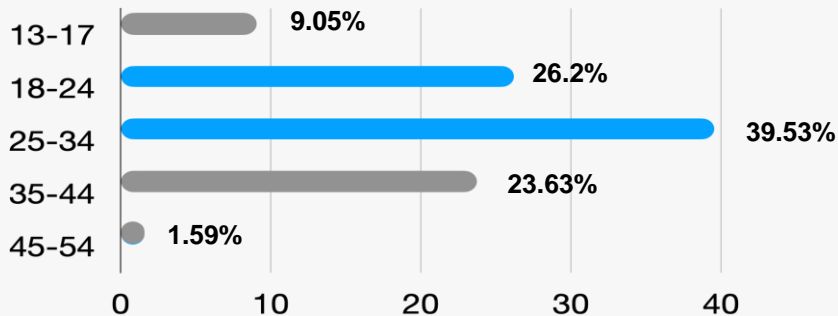

# of Companions

**50,000**

MAU

**2,000**

Daily Avg. Games

# User's Demography

Male to Female 8 : 2

Ages Ranging from **18-34**